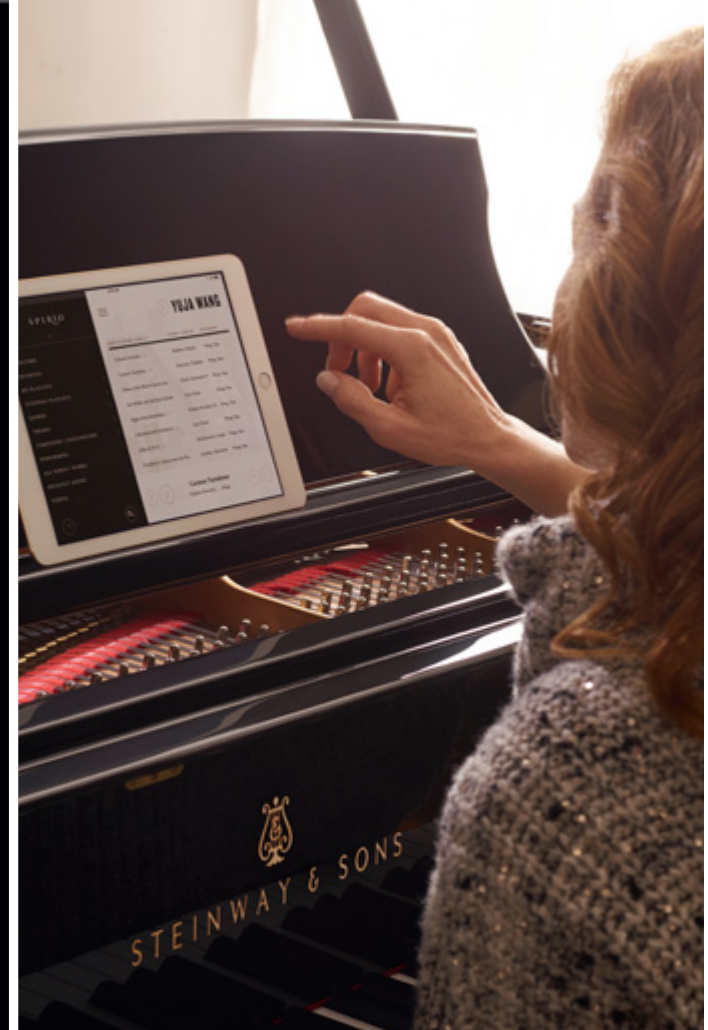

a concert AT YOUR FINGERTIPS

The SPIRIO music library, with performances captured at the STEINWAY Studios, is regularly and automatically updated to the in-app listings as they become available—ready to enjoy in your home. The library features everything from Bach to Irving Berlin to Billy Joel.