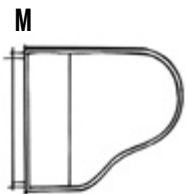

## *playlists for ANY OCCASION*

Playlists, themes, and genres curated by STEINWAY & SONS draw upon STEINWAY's renowned musical expertise to create the perfect mood for any occasion. An integrated volume control permits fine adjustment of the piano's playback intensity from brilliant concert-level to subdued salon, taking advantage of SPIRIO's whisper-soft capabilities.

STEINWAY & SONS SPIRIO MODELS

**NORTH AMERICA**

*Model M*

LENGTH 5'7" (170 CM)  
 WIDTH 57 3/4" (147 CM)  
 WEIGHT 606 LBS (275 KG)

*Model B*

LENGTH 6'10 1/2" (211 CM)  
 WIDTH 58" (148 CM)  
 WEIGHT 760 LBS (345 KG)

**EUROPE AND ASIA**

*Model O*

LENGTH 5'10 3/4" (180 CM)  
 WIDTH 57 3/4" (147 CM)  
 WEIGHT 616 LBS (280 KG)

*Model B*

LENGTH 6'10 1/2" (211 CM)  
 WIDTH 58" (148 CM)  
 WEIGHT 760 LBS (345 KG)

FOR MORE INFORMATION,  
VISIT [WWW.STEINWAY.COM/SPIRIO](http://WWW.STEINWAY.COM/SPIRIO)