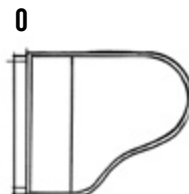

STEINWAY & SONS SPIRIO MODELS

**NORTH AMERICA**

*Model M*

LENGTH 5'7" (170 CM)  
 WIDTH 57 3/4" (147 CM)  
 WEIGHT 606 LBS (275 KG)

*Model B*

LENGTH 6'10 1/2" (211 CM)  
 WIDTH 58" (148 CM)  
 WEIGHT 760 LBS (345 KG)

**EUROPE AND ASIA**

*Model O*

LENGTH 5'10 3/4" (180 CM)  
 WIDTH 57 3/4" (147 CM)  
 WEIGHT 616 LBS (280 KG)

*Model B*

LENGTH 6'10 1/2" (211 CM)  
 WIDTH 58" (148 CM)  
 WEIGHT 760 LBS (345 KG)

FOR MORE INFORMATION,  
VISIT [WWW.STEINWAY.COM/SPIRIO](http://WWW.STEINWAY.COM/SPIRIO)