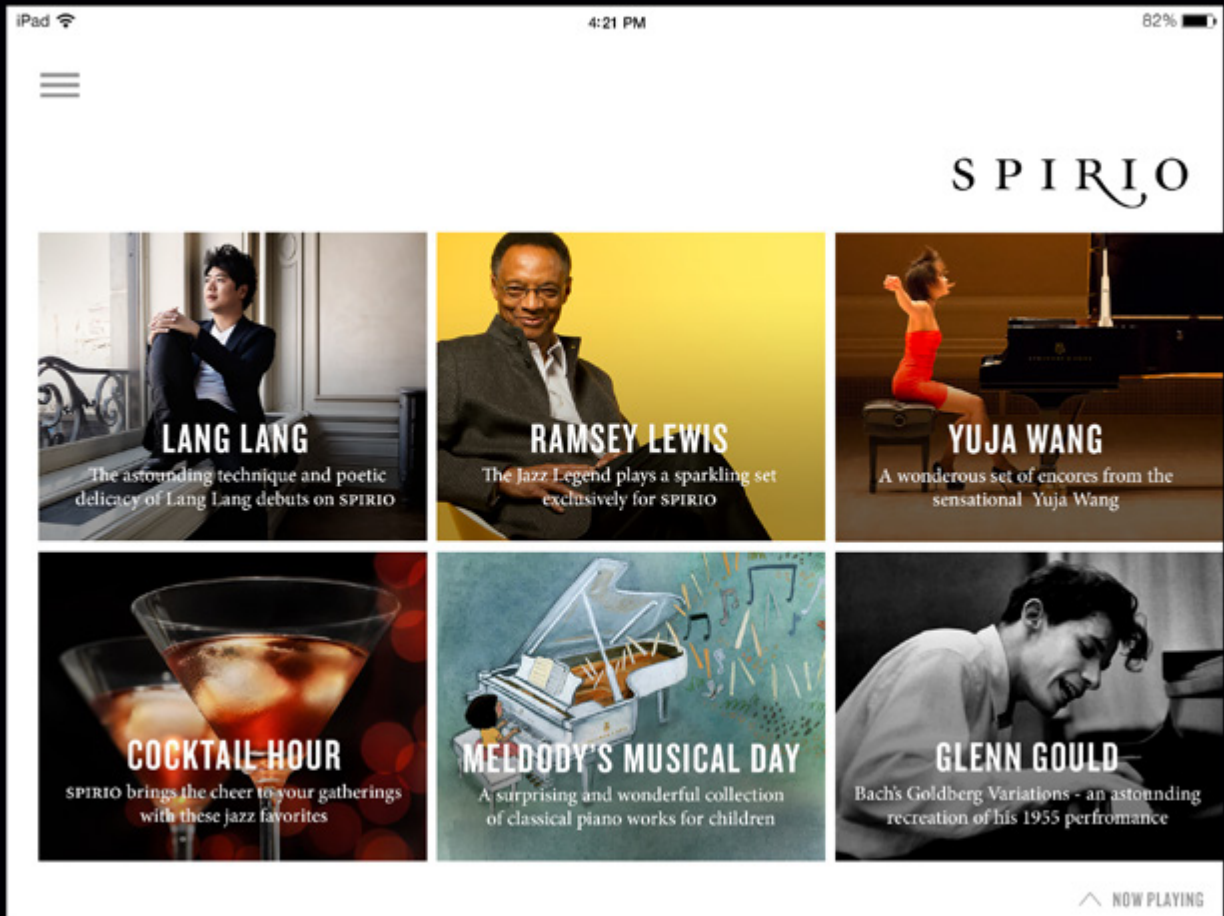

## *the world's best artists* **LIVE IN YOUR HOME**

With the touch of an iPad®, SPIRIO brings your STEINWAY to life. Hundreds of performances from the world's greatest STEINWAY Artists invite you to enjoy exquisite piano music, live in your home. SPIRIO unlocks the furthest reaches of your STEINWAY's expression, regardless of your playing ability.

## *every nuance* **AND EMOTION**

The STEINWAY & SONS SPIRIO reveals the subtlety and passion of an artist's original performance. Soft trills, delicate pedaling, and thundering fortissimos present no difficulty for SPIRIO and are reproduced with unparalleled accuracy. The result is a precise revelation of the pianist's entire range of motion and emotion.

## *a concert* AT YOUR FINGERTIPS

The SPIRIO music library, with performances captured at the STEINWAY Studios, is regularly and automatically updated to the in-app listings as they become available—ready to enjoy in your home. The library features everything from Bach to Irving Berlin to Billy Joel.